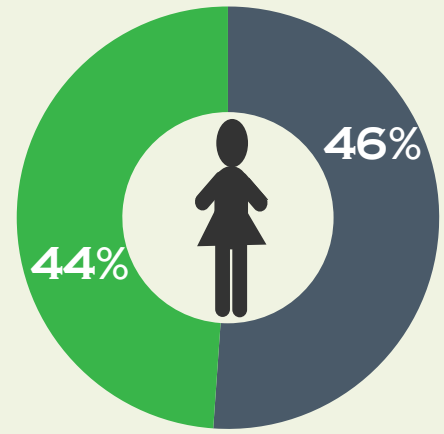

U.S. VIEWS ON ABORTION

May 29, 2012 - Gallup conducted a poll asking the question, "With respect to the abortion issue, would you consider yourself to be pro-choice or pro-life?" This infographic summarizes the poll results.

PRO LIFE

PRO CHOICE

MEN

WOMEN

AGE

RELIGION

Note: The sample size of those who identify with a non-Christian religion is too small to allow meaningful interpretation.

EDUCATION