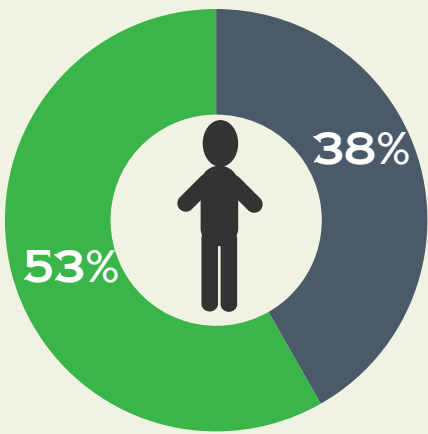

U.S. VIEWS ON ABORTION

May 29, 2012 - Gallup conducted a poll asking the question, "With respect to the abortion issue, would you consider yourself to be pro-choice or pro-life?" This infographic summarizes the poll results.

PRO LIFE

PRO CHOICE

MEN

WOMEN

AGE

RELIGION

Note: The sample size of those who identify with a non-Christian religion is too small to allow meaningful interpretation.

EDUCATION