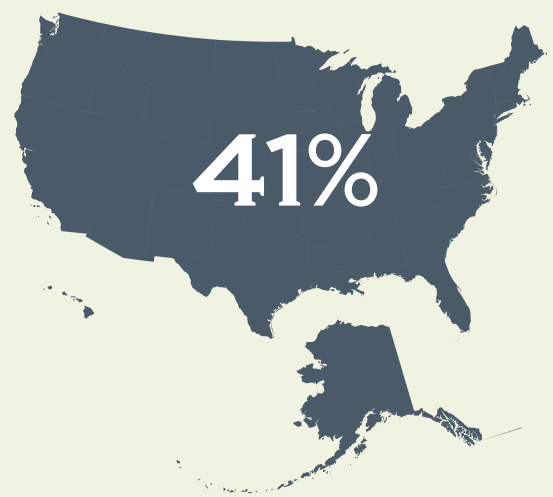

U.S. VIEWS ON ABORTION

May 29, 2012 - Gallup conducted a poll asking the question, "With respect to the abortion issue, would you consider yourself to be pro-choice or pro-life?" This infographic summarizes the poll results.

PRO LIFE

PRO CHOICE

MEN

WOMEN

AGE

RELIGION

Note: The sample size of those who identify with a non-Christian religion is too small to allow meaningful interpretation.

EDUCATION